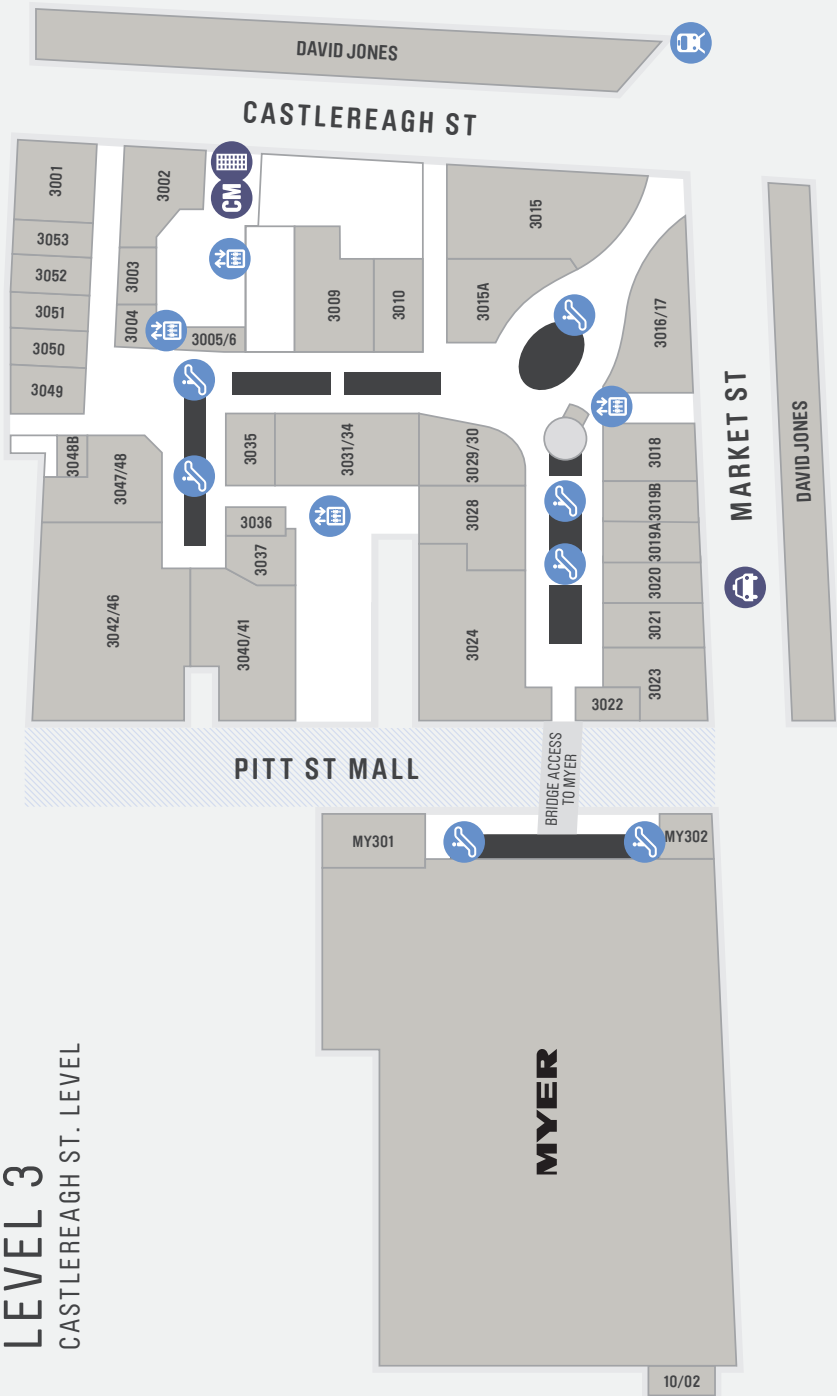

LEVEL 3
CASTLEREAGH ST. LEVEL