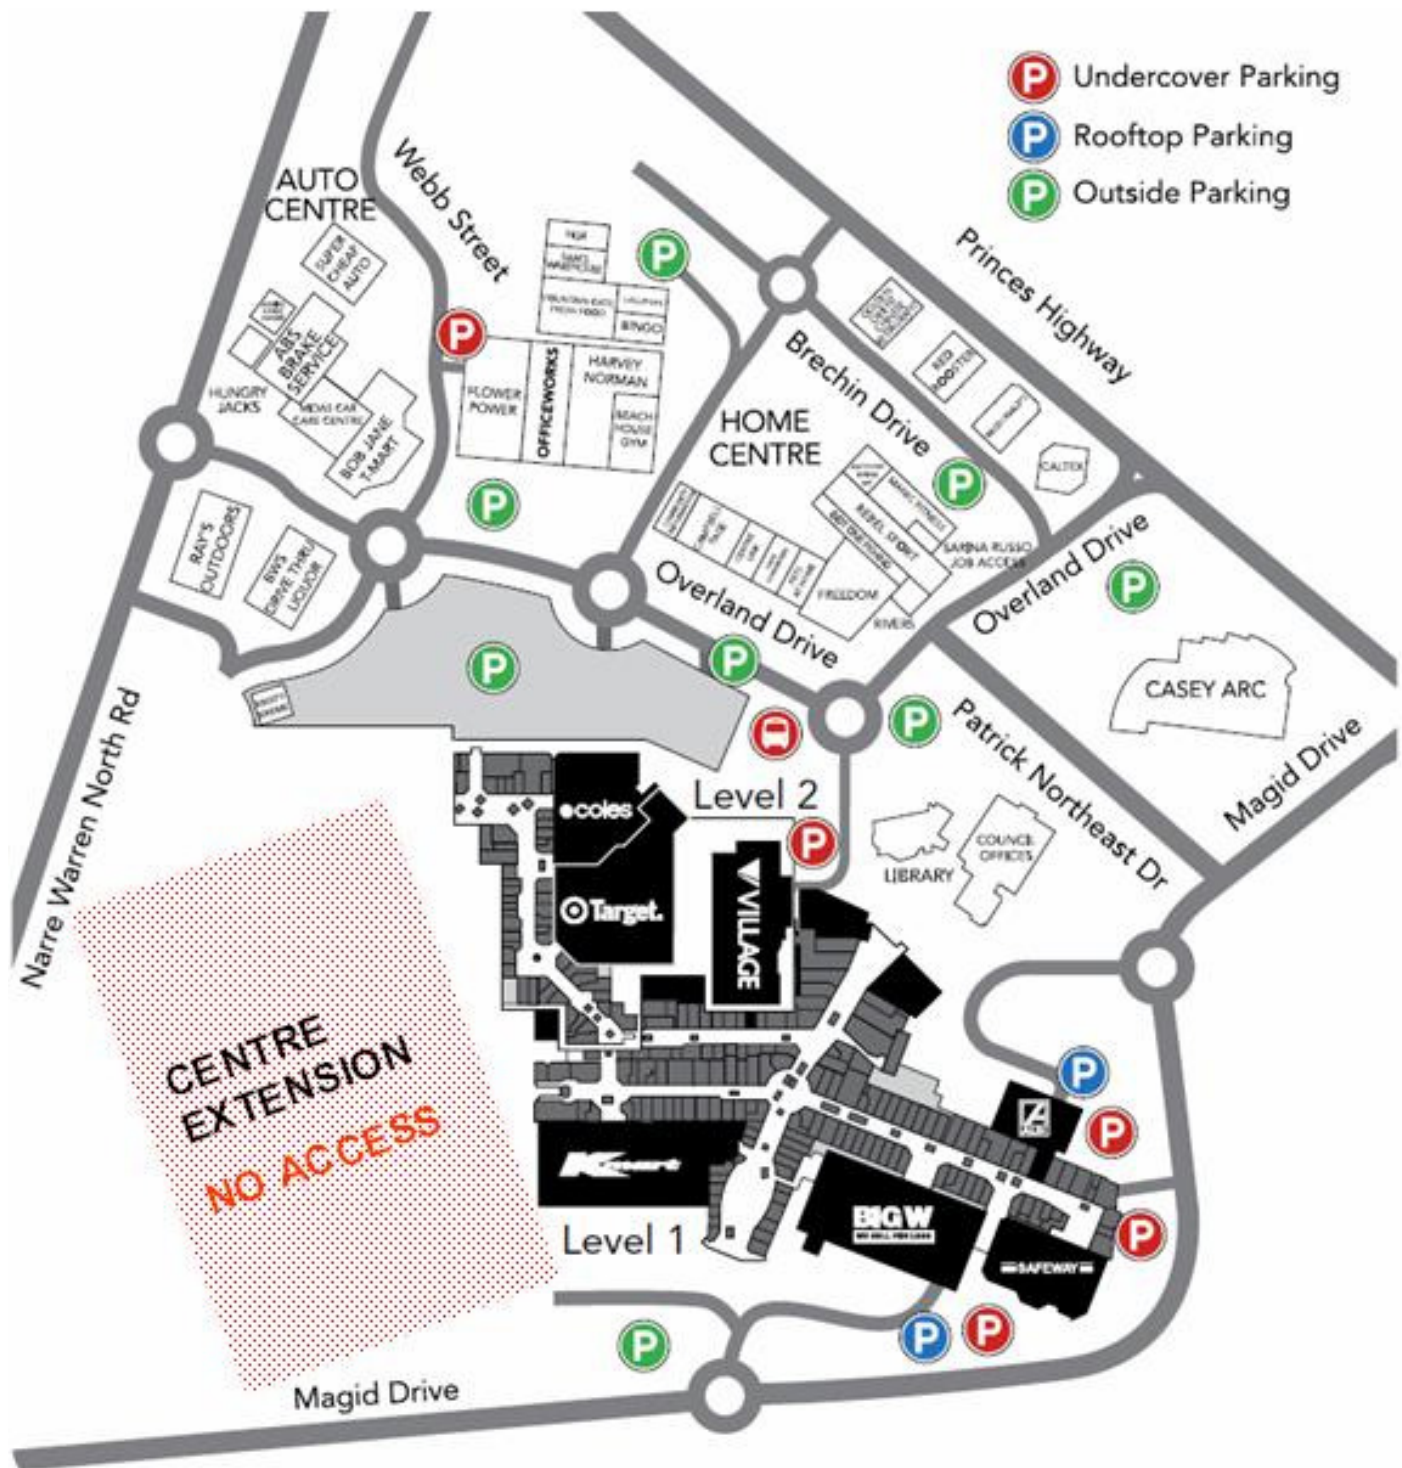

CENTRE EXTENSION

ALTERNATIVE PARKING LOCATIONS

- Restricted access in undercover ANZ car park
- Level 2 Fresh Food/ Bi-Lo car park closed
- Westpac/Australia Post entry car park closed

Please contact Concierge for further information or phone 03 9704 6666