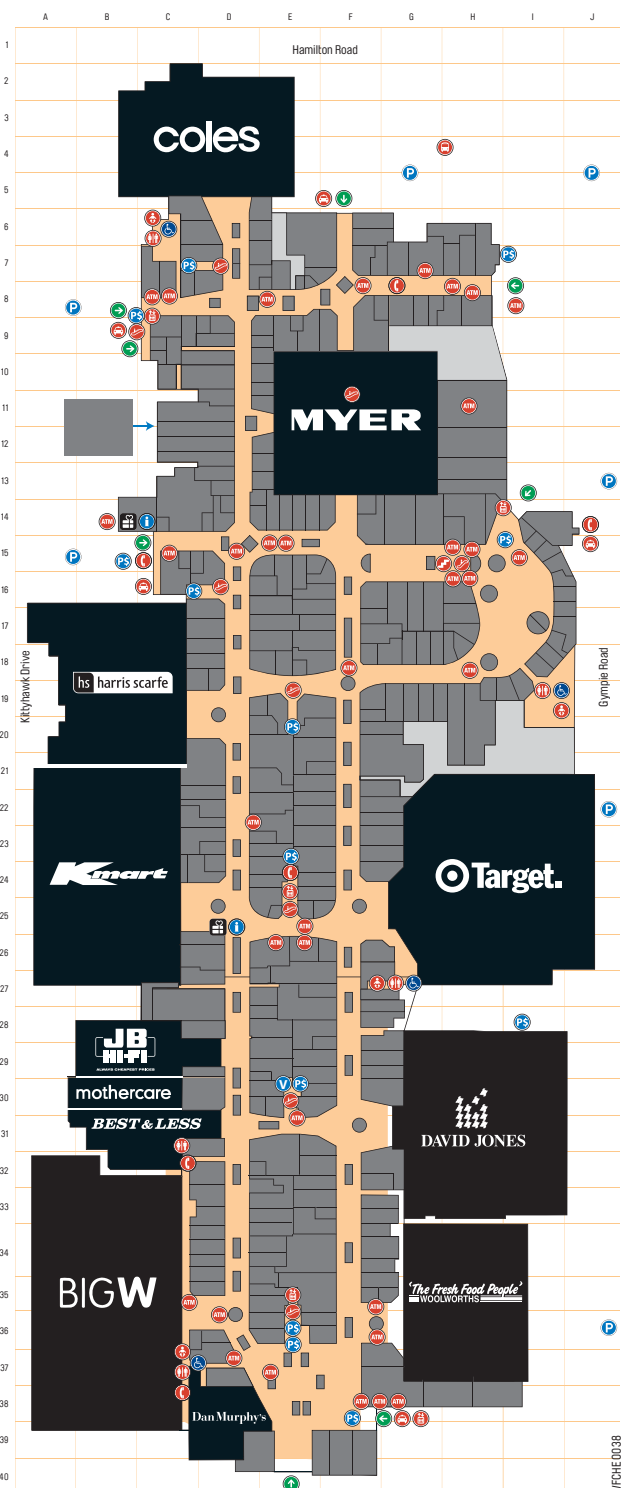

Level 1

LEGEND

- Accessible
- ATM
- Buses
- Entrance
- Escalator
- Lifts
- Parents Room
- Parking
- Parking Pay Stations
- Restrooms
- Concierge Desk
- Steps
- Taxis
- Telephones
- Westfield Gift Card Accepted
- Westfield Gift Card Available Here for Purchase
- Valet Parking