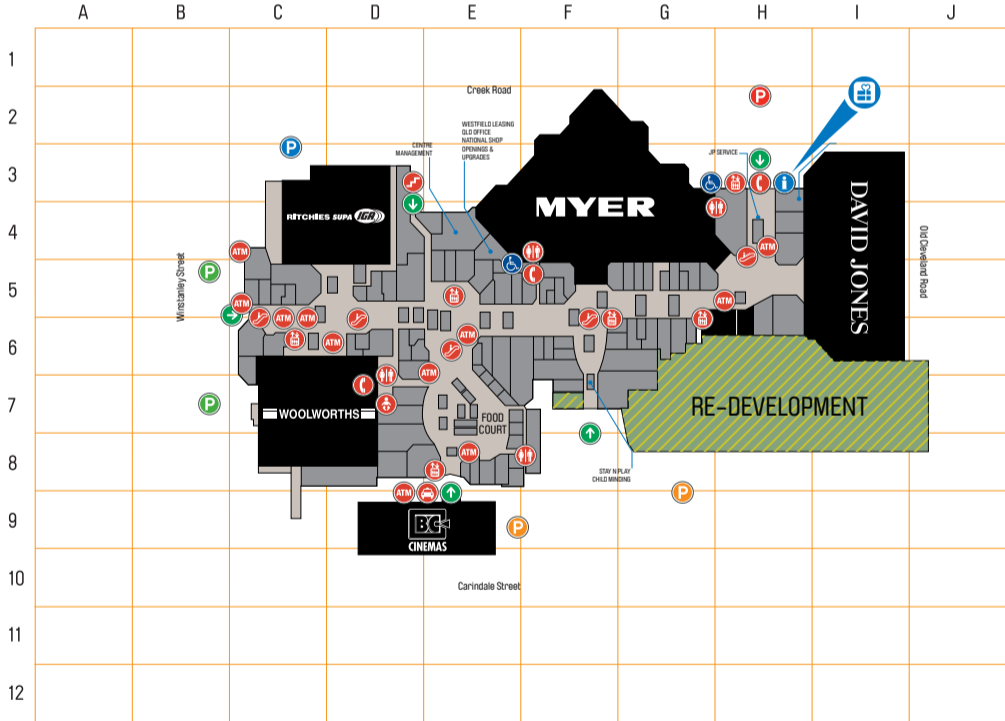

CARD PARTNER

Westfield Carindale  
1151 Creek Rd  
Carindale QLD 4152  
Ph 3120 5400

Trading Hours

Monday	8:30am – 5:30pm
Tuesday	8:30am – 5:30pm
Wednesday	8:30am – 5:30pm
Thursday	8:30am – 9:00pm
Friday	8:30am – 5:30pm
Saturday	9:00am – 5:00pm
Sunday	10:00am – 5:00pm

(Individual store trading hrs may vary)

TRADING HOURS

Sign up to our e-newsletter at Concerge or westfield.com.au and be the first to hear about the latest offers, news and events.

GET CONNECTED

Visit our Concerge Desk located on Level 6 (outside Target) or on Level 1 (near David Jones) for information about our helpful products and services.

- Westfield Gift Cards  
Fashion Concerge  
Fashion Services  
Parents Rooms  
Stay 'N' Play Childminding  
Kiddy Cars  
Prams  
Powershoppers  
Taxi Bookings  
Tiketek  
Transport Info  
Lost & Found  
General Information

CONCERGE

CENTRE DIRECTORY AND SERVICES

LEGEND

- Accessible
- Auto Teller
- Buses
- Entrance
- Lifts
- Parents Room
- Parking
- Restrooms
- Concerge Desk
- Taxis
- Telephones
- Travelator
- Westfield Gift Card Accepted