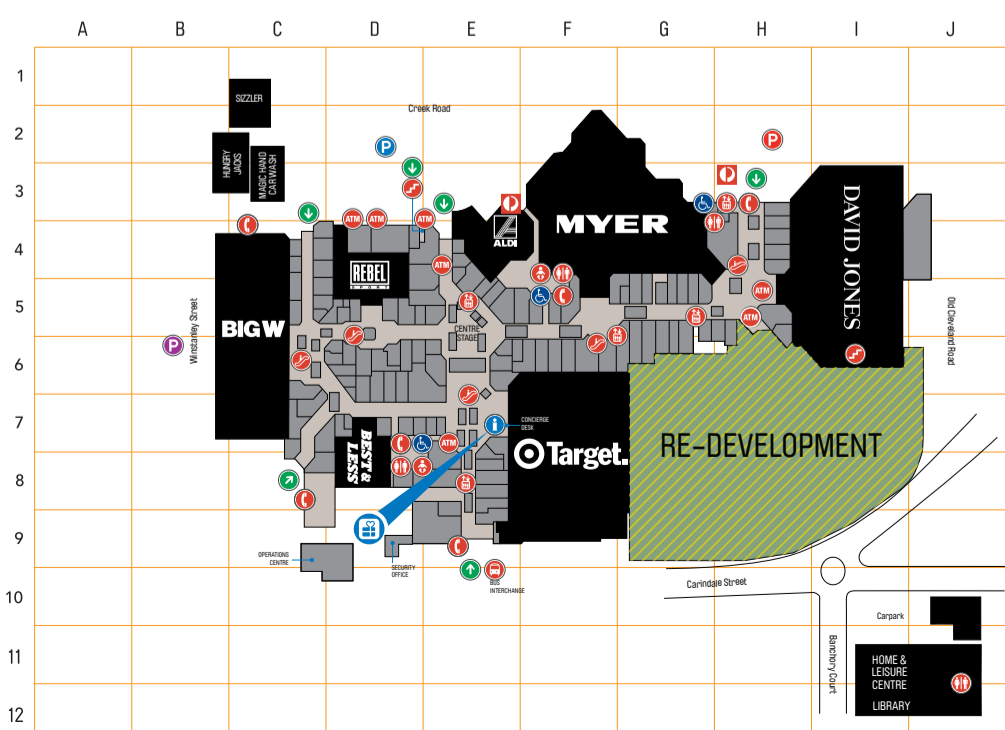

(Individual store trading hrs may vary)

TRADING HOURS

Sign up to our e-newsletter at Concerge or westfield.com.au and be the first to hear about the latest offers, news and events.

GET CONNECTED

Visit our Concerge Desk located on Level 6 (outside Target) or on Level 1 (near David Jones) for information about our helpful products and services.

- Westfield Gift Cards  
Fashion Concerge  
Fashion Services  
Parents Rooms  
Stay 'N' Play Childminding  
Kiddy Cars  
Prams  
Powershoppers  
Taxi Bookings  
Tiketek  
Transport Info  
Lost & Found  
General Information

CONCERGE

CENTRE DIRECTORY AND SERVICES

LEGEND

- Accessible
- Auto Teller
- Buses
- Entrance
- Lifts
- Parents Room
- Parking
- Restrooms
- Concerge Desk
- Taxis
- Telephones
- Travelator
- Westfield Gift Card Accepted