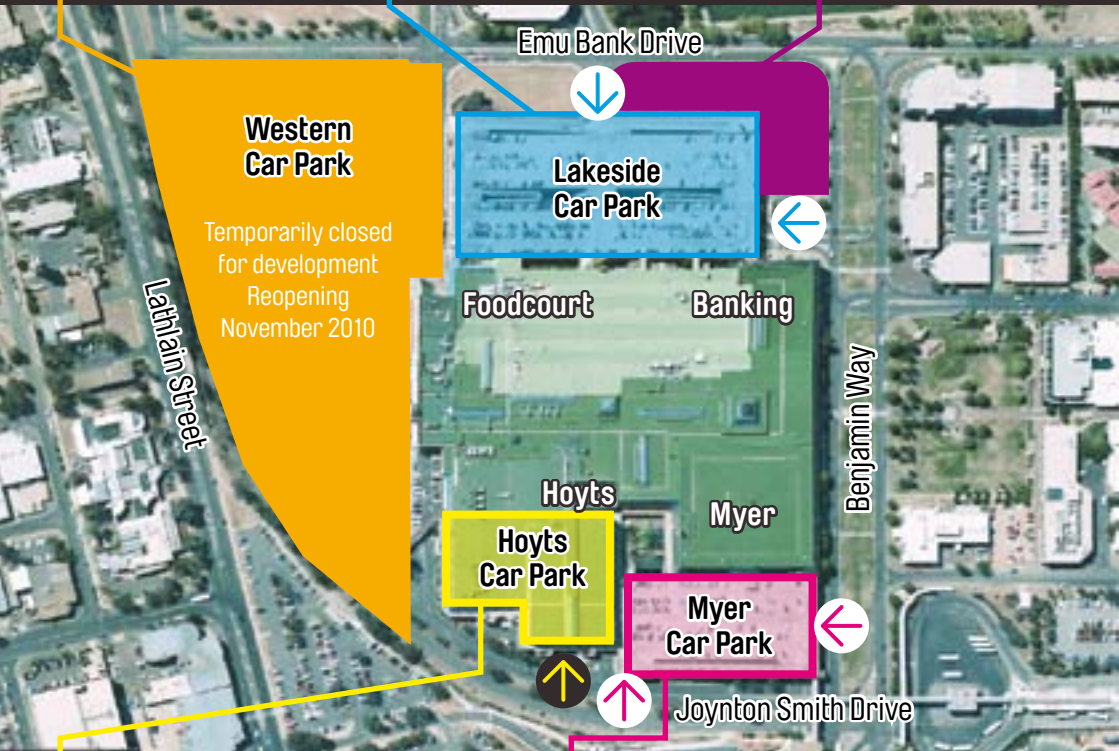

BEST PARKING AT WESTFIELD BELCONNEN

Western Car Park

CLOSED FOR DEVELOPMENT

New Shops
New Bus Station
Multi Level Car Park

Opening November 2010

Lakeside Car Park

Best Parking for:

Level 1: Centre court, JB HiFi, Best & Less, Lincraft, Kids Play World

Level 2: Fashion, Kmart

Level 3: Banks, Supermarkets, Foodcourt

Enter From Benjamin Way & Emu Bank

Outdoor Carpark

CLOSED FOR DEVELOPMENT

New Stores

Opening October 2010

Western Car Park

Joynton Smith Drive

Hoyts Car Park

Best Parking for:

Supermarkets, Fresh Food,
Hoyts, Fernwood
Star Car Wash

Enter From Joynton Smith Drive

Myer Car Park

Best Parking for:

Level 1: Myer **Level 2:** Myer, Kmart, Fashion,
Coles & Woolworths, Post Office.

Level 3: Food Court, Hoyts, Toys R Us, Banks

Enter From Benjamin Way or
Joynton Smith Drive

FRESH FOOD SPECIALS

\$3⁰⁰

SAVE 70c

REGULAR COFFEE
(BETWEEN 3PM & 5PM)

**ANGKOR
WHAT**

**REOPENING
SEPTEMBER**